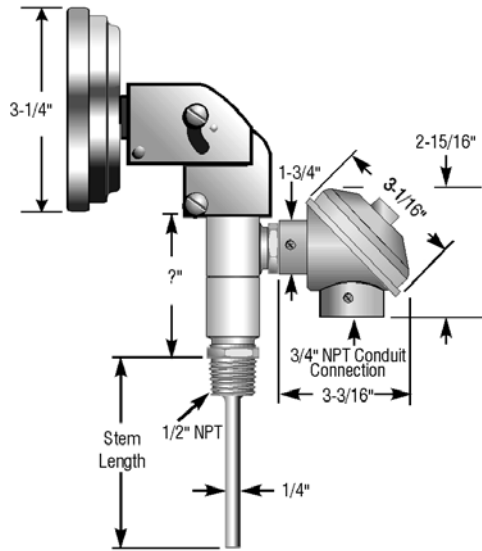

Stem

Material: 304 SS
Diameter: 1/4" (6.35 mm)
Length: 2 1/2" to 24" (63.5 mm to 609.6 mm)

Measuring Element (Solar)

Ceramic thermister, 3-volt solar cell

Light required

35 LUX

Circuitry

15 second update time, patented safety circuit prevents false readings

Thermocouple Enclosure Head (Shown)

A protective enclosure threads onto the optional 1/2 NPT electrical connection. The housing protects electrical connections from the environment. Houses a 4-20 mA transmitter or terminal block.

Terminal Block

Provides a connection point for the thermocouple or RTD. Mounts in thermocouple head with 2 screws.

4-20 mA Transmitter

Refer to transmitter specifications

Warranty

Limited one year warranty as stated in WIKA's Terms & Conditions of Sale

Thermocouple enclosure head connection is 1/2" NPT.
3/4" field wire connection.

TT.82
w/conduit head

Thermocouple enclosure head connection is 1/2" NPT.
3/4" field wire connection.

TT.80
w/conduit head

WIKA Instrument Corporation
1000 Wiegand Boulevard
Lawrenceville, GA 30043
1-888-WIKA-USA /770-513-8200 (in GA)
Fax 770-338-5118
info@wika.com www.wika.com