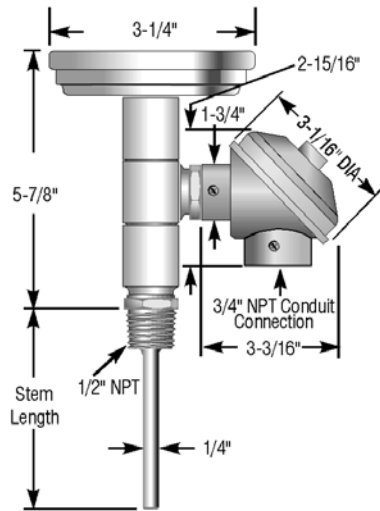

Stem

Material: 304 SS
Diameter: 1/4" (6.35 mm)
Length: 2 1/2" to 24" (63.5 mm to 609.6 mm)

Measuring Element (Solar)

Ceramic thermister, 3-volt solar cell

Light required

35 LUX

Circuitry

15 second update time, patented safety circuit prevents false readings

Thermocouple Enclosure Head (Shown)

A protective enclosure threads onto the optional 1/2 NPT electrical connection. The housing protects electrical connections from the environment. Houses a 4-20 mA transmitter or terminal block.

Terminal Block

Provides a connection point for the thermocouple or RTD. Mounts in thermocouple head with 2 screws.

4-20 mA Transmitter

Refer to transmitter specifications

Warranty

Limited one year warranty as stated in WIKA's Terms & Conditions of Sale

Thermocouple enclosure head connection is 1/2" NPT.
3/4" field wire connection.

TT.82
w/conduit head

Thermocouple enclosure head connection is 1/2" NPT.
3/4" field wire connection.

TT.80
w/conduit head

WIKA Instrument Corporation
1000 Wiegand Boulevard
Lawrenceville, GA 30043
1-888-WIKA-USA /770-513-8200 (in GA)
Fax 770-338-5118
info@wika.com www.wika.com