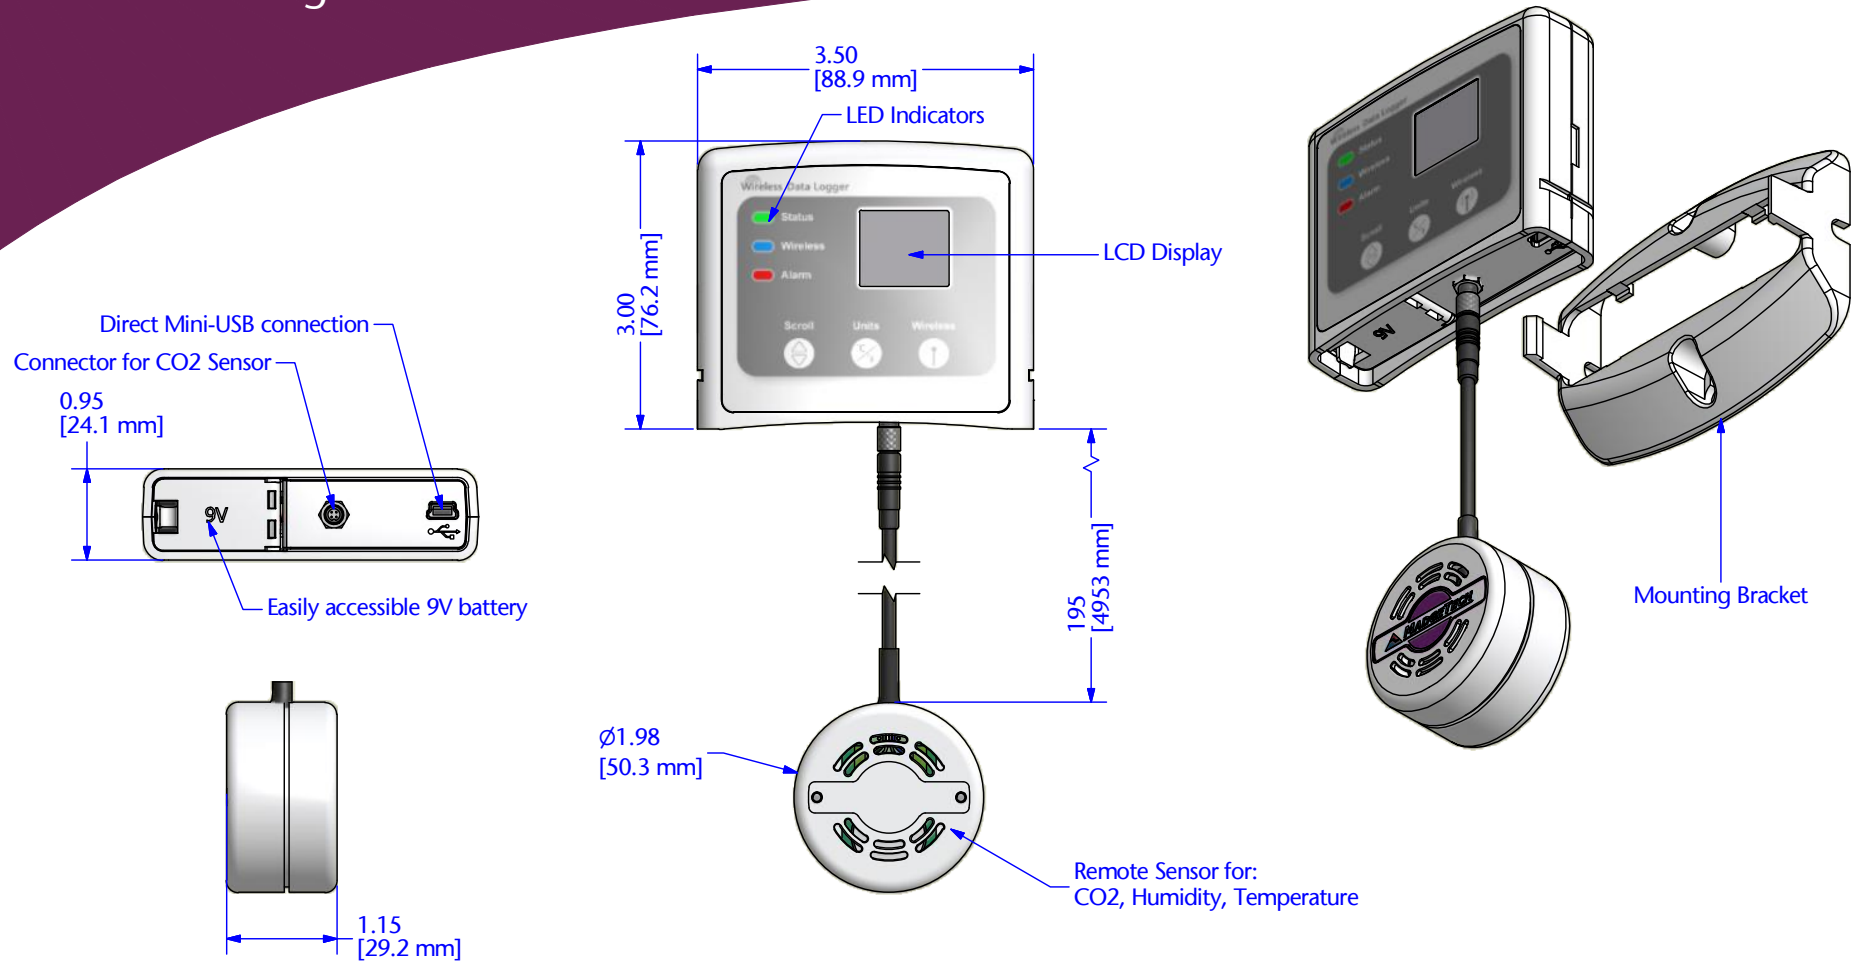

# RFCO2RHTemp2000A

## Wireless CO2 Logger Dimension Drawing

Product:

RFCO2RHTemp2000A

Scale:

3 : 4

Materials:

ABS Plastic

Notes: