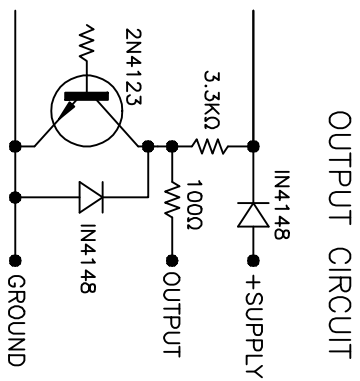

MAG-EX-AB PICKUP

SUPPLY VOLTAGE: 10-24 VOLT DC
 SUPPLY CURRENT: 15mA @ 15V SUPPLY
 OUTPUT: NPN SOURCING
 ~50% DUTY CYCLE SQUARE WAVE
 AMPLITUDE ~ SUPPLY-2 VOLTS

AW-LAKE COMPANY USE ONLY

THIS PRINT, INCLUDING THE INFORMATION CONTAINED IN IT, IS THE PROPERTY OF AW-LAKE COMPANY. IT IS CONSIDERED UNAUTHORIZED TO BE REPRODUCED OR TRANSMITTED IN ANY FORM OR BY ANY MEANS, ELECTRONIC OR MECHANICAL, INCLUDING PHOTOCOPYING, RECORDING, OR BY ANY INFORMATION STORAGE AND RETRIEVAL SYSTEM, WITHOUT THE WRITTEN AGREEMENT OF AW-LAKE COMPANY, EXCEPT UNDER PRIOR WRITTEN AGREEMENT. ANY MODIFICATIONS MADE TO OR COMMENTS WRITTEN ON THIS DRAWING BY UNAUTHORIZED PERSONNEL, WILL VOID THIS DRAWING.

AW-LAKE COMPANY
 8888 INDUSTRIAL DRIVE
 FRANKSVILLE, KY 40625
 TEL: (262) 884-9800
 FAX: (262) 884-9810

TITLE: MAG-EX-AB PICKUP
 DRAWING NUMBER: MAGE307C PART NUMBER: AP04400A
 DATE: 01-05-00 REV: C DRAWN BY: SHANE WILSON
 CHECKED BY: C.H. PAGE 1 OF 1 SCALE: NONE