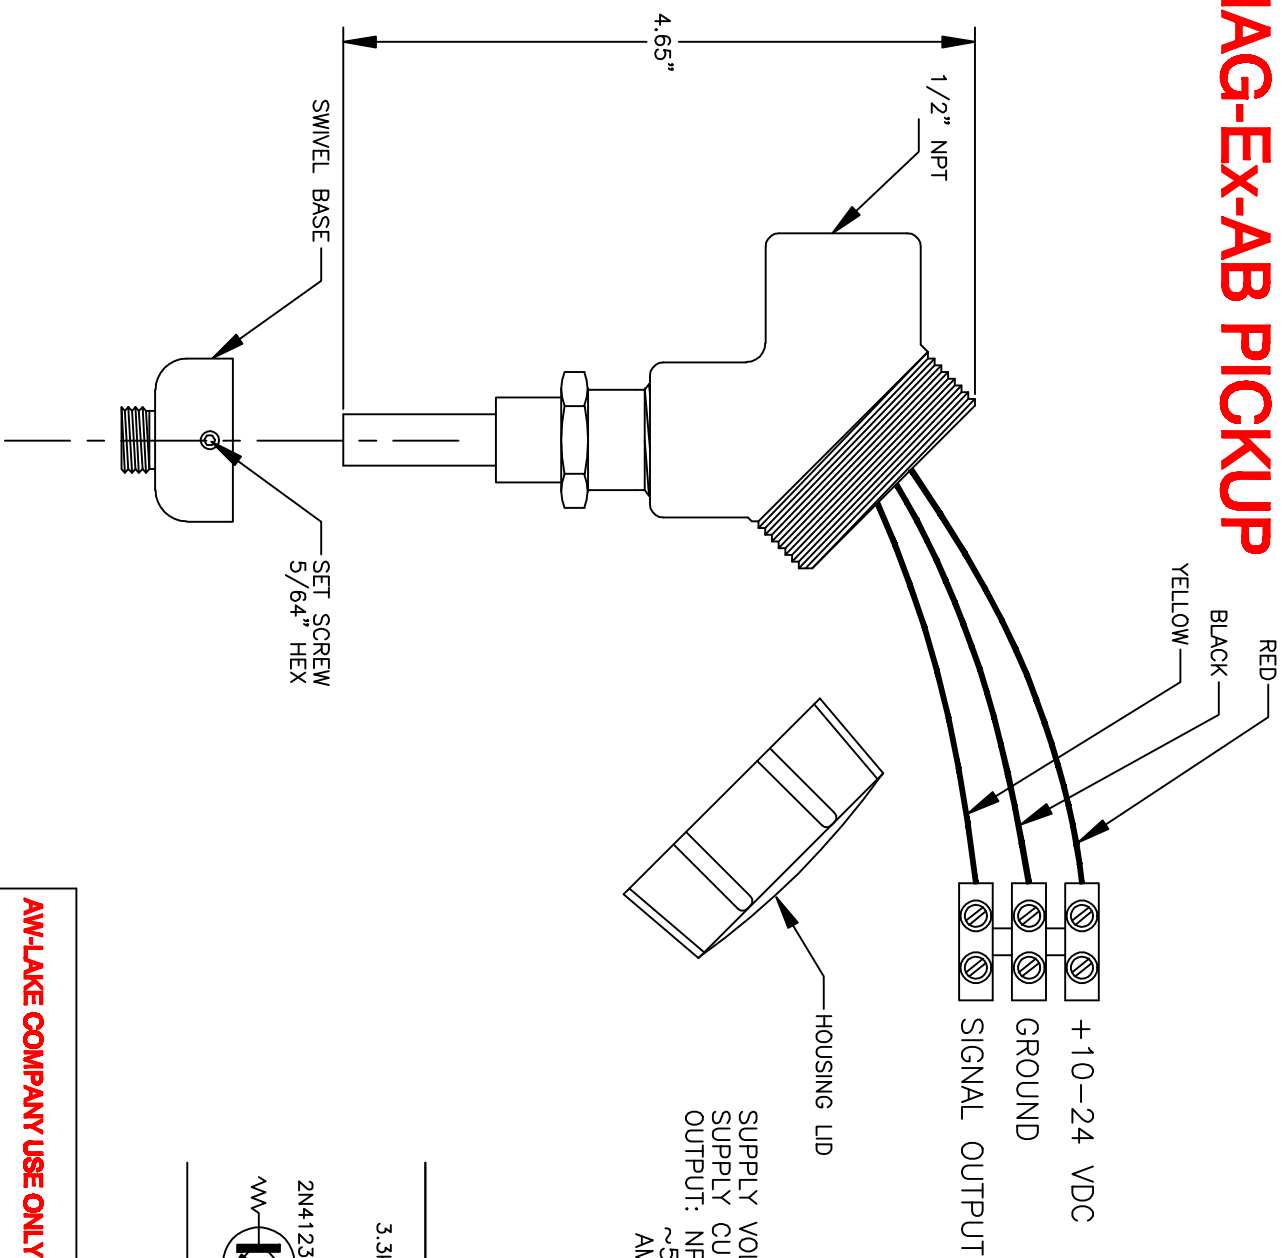

MAG-EX-AB PICKUP

SUPPLY VOLTAGE: 10-24 VOLT DC
 SUPPLY CURRENT: 15mA @ 15V SUPPLY
 OUTPUT: NPN SOURCING
 ~50% DUTY CYCLE SQUARE WAVE
 AMPLITUDE ~ SUPPLY-2 VOLTS

AW-LAKE COMPANY USE ONLY

THIS PRINT, INCLUDING THE INFORMATION CONTAINED IN IT, IS THE PROPERTY OF AW-LAKE COMPANY. IT IS CONSIDERED UNAUTHORIZED TO BE REPRODUCED OR TRANSMITTED IN ANY FORM OR BY ANY MEANS, ELECTRONIC OR MECHANICAL, INCLUDING PHOTOCOPYING, RECORDING, OR BY ANY INFORMATION STORAGE AND RETRIEVAL SYSTEM, WITHOUT THE WRITTEN AGREEMENT OF AW-LAKE COMPANY, EXCEPT UNDER PRIOR WRITTEN AGREEMENT. ANY MODIFICATIONS MADE TO OR COMMENTS WRITTEN ON THIS DRAWING BY UNAUTHORIZED PERSONNEL, WILL VOID THIS DRAWING.

AW-LAKE COMPANY
 8888 INDUSTRIAL DRIVE
 FRANKSVILLE, KY 40625
 TEL: (262) 884-9800
 FAX: (262) 884-9810

TITLE: MAG-EX-AB PICKUP
 DRAWING NUMBER: MAGE307C PART NUMBER: AP04400A
 DATE: 01-05-00 REV: C DRAWN BY: SHANE WILSON
 CHECKED BY: C.H. PAGE 1 OF 1 SCALE: NONE