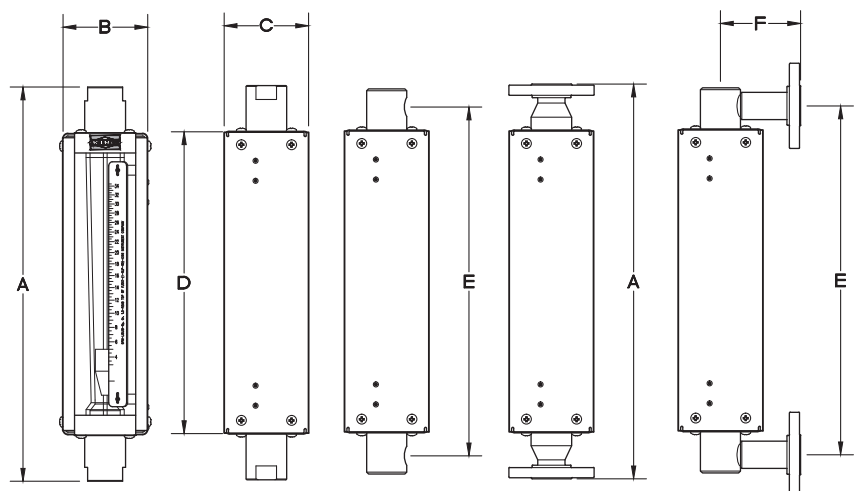

OPTIONS

Alarm	Latching Reed Switch
Certified Calibrations	Conform to ISA RP 16.6
Scales	Any volumetric unit.

See dimensions in Specification table on page 25