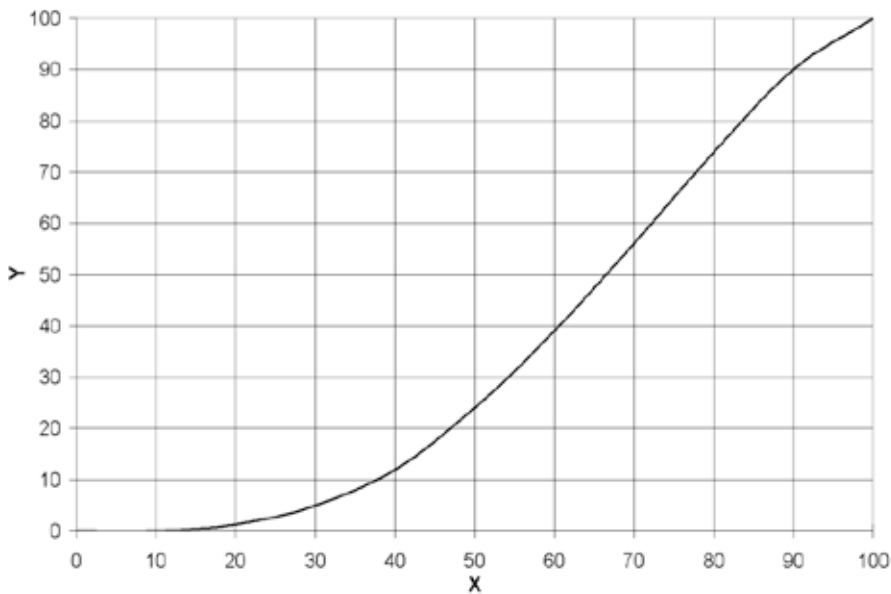

Optional Features

- **Actuation**
Electric actuation
Pneumatic actuation

Applications

- For water use only
- Aquariums
- Water Parks

General

Specifically for water applications, the Type 563 Aqua butterfly valve operates at pressures of up to 150PSI and can handle temperatures from 32°F to 142°F. The wetted inner body is made of PVC with EPDM seals. Because of the plastic body, the Aqua valve is lightweight and installs easily between flanges. The Aqua valve is compatible with ANSI and DIN flanges and is available from 2" to 12". The Q-ring seals allow the valve to be installed without additional gaskets.

Type 563 Aqua Butterfly Valve

PVC

Flow Characteristics

X Open angle (%)
Y Flow factor kv (%)

kv values

DN mm	DN inch	d mm	kv 100 l/min ($\Delta p=1\text{bar}$)	Cv 100 US gal/min ($\Delta p=1\text{psi}$)	kv 100 m ³ /h ($\Delta p=1\text{bar}$)
50	2	63	1470	103	88
65	2½	75	2200	154	132
80	3	90	3000	210	180
100	4	110	6500	455	390
125	5	140	11500	805	690
150	6	160	16600	1162	1000
200	8	225	39600	2772	2380