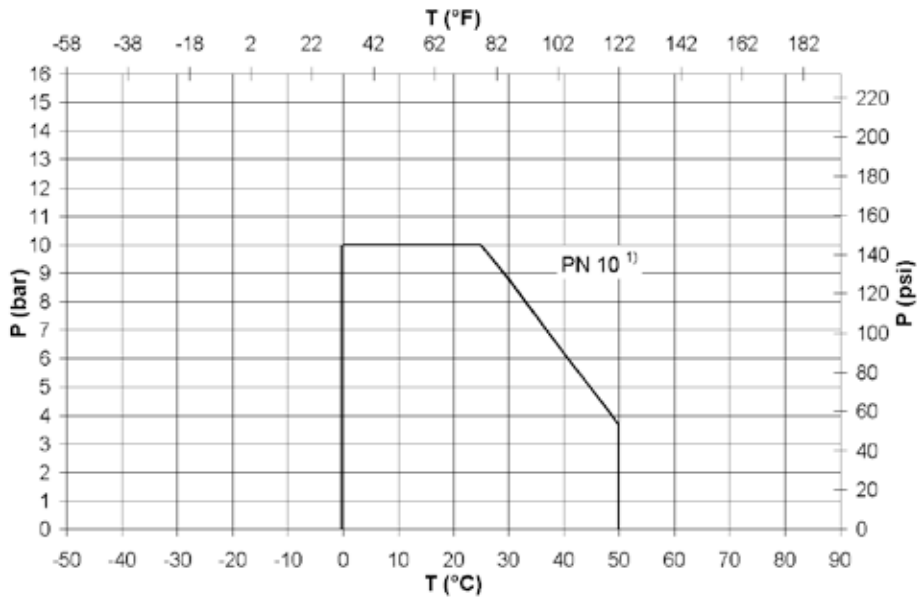

Type 563 Aqua Butterfly Valve

Standard Features

- **Size**
2"-12"
- **Body**
Glass-filled Polypropylene
Compatible with ANSI and
DIN flanges
- **Wetted Materials**
PVC, EPDM
- **Disc**
PVC
- **Stem**
304 Stainless Steel (non-wetted)
- **Seal**
EPDM
- **Movement**
Lockable lever moves in increments
of 5 degrees or available with
gear operator
- **Operating Temperature**
Maximum temperature 122°F

Optional Features

- **Actuation**
Electric actuation
Pneumatic actuation

Applications

- For water use only
- Aquariums
- Water Parks

General

Specifically for water applications, the Type 563 Aqua butterfly valve operates at pressures of up to 150PSI and can handle temperatures from 32°F to 142°F. The wetted inner body is made of PVC with EPDM seals. Because of the plastic body, the Aqua valve is lightweight and installs easily between flanges. The Aqua valve is compatible with ANSI and DIN flanges and is available from 2" to 12". The Q-ring seals allow the valve to be installed without additional gaskets.

Type 563 Aqua Butterfly Valve

PVC

Flow Characteristics

X Open angle (%)
Y Flow factor kv (%)

kv values

DN mm	DN inch	d mm	kv 100 l/min ($\Delta p=1\text{bar}$)	Cv 100 US gal/min ($\Delta p=1\text{psi}$)	kv 100 m ³ /h ($\Delta p=1\text{bar}$)
50	2	63	1470	103	88
65	2½	75	2200	154	132
80	3	90	3000	210	180
100	4	110	6500	455	390
125	5	140	11500	805	690
150	6	160	16600	1162	1000
200	8	225	39600	2772	2380