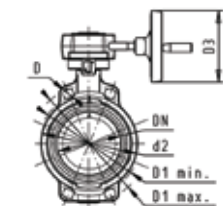

Type 563 with Hand Lever

note: 10" and 12" max 90psi for safety

Inch	psi	Cv-value	d	D	D1 min.	D1 max.	d2	H	H1	H2	H3	L	L1	L2	Q1	Q2
2	150	103	63	19	120.0	125.0	104	264	77	134	54	45	106	205	35.74	
2½	150	154	75	19	139.7	145.0	115	277	83	140	54	46	106	205	50.93	30.60
3	150	210	90	19	150.0	160.0	131	289	89	146	54	49	106	205	64.01	46.24
4	150	455	110	19	175.0	190.5	161	325	104	167	55	56	106	255	84.46	69.96
5	150	805	140	19	210.0	215.9	187	352	117	181	55	64	106	255	110.71	94.50
6	150	1162	160	19	241.3	241.3	215	373	130	189	55	72	106	255	136.08	121.54
8	150	2772	225	19	290.0	295.0	267	435	158	210	67	73	140	408	175.62	166.23
10	150	3865	280	25	253.0	362.0	329	554	205	264	85	113	149	408	210	207
12	150	5600	315	25	400.0	432.0	379	598	228	285	85	113	149	408	256	253

Type 563 Gear Operator

Inch	psi	Cv-value	d	D	D1 min.	D1 max.	d2	H	H1	H2	H3	L	L1	L2	L3
2	150	103	63	19	120.0	125.0	104	264	77	134	54	45	106	205	236
2½	150	154	75	19	139.7	145.0	115	277	83	140	54	46	106	205	236
3	150	210	90	19	150.0	160.0	131	289	89	146	54	49	106	205	236
4	150	455	110	19	175.0	190.5	161	325	104	167	55	56	106	255	236
5	150	805	140	19	210.0	215.9	187	352	117	181	55	64	106	255	236
6	150	1162	160	19	241.3	241.3	215	373	130	189	55	72	106	255	236
8	150	2772	225	19	290.0	295.0	267	435	158	210	67	73	140	408	236
10	150	3865	280	25	353.0	362.0	329	529	205	264	60	113	134	151	261
12	150	5600	315	25	400.0	432.0	379	573	228	285	60	113	134	151	261

Q1	Q2
35.74	
50.93	30.60
64.01	46.24
84.46	69.96
110.71	94.50
136.08	121.54
175.62	166.23
210	207
256	253

Type 563 Aqua Butterfly Valves Part Numbers

Inch	Part No. Lever	Part No. Gear
2	161 563 002	161 563 042
2½	161 563 003	161 563 043
3	161 563 004	161 563 044
4	161 563 005	161 563 045
6	161 563 007	161 563 047
8	161 563 008	161 563 048
10	161 563 009	161 563 049
12	161 563 010	161 563 050