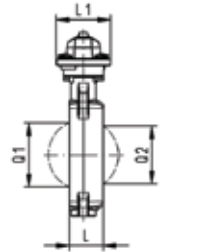

Type 563 with Hand Lever

note: 10" and 12" max 90psi for safety

Inch	psi	Cv-value	d	D	D1 min.	D1 max.	d2	H	H1	H2	H3	L	L1	L2	Q1	Q2
2	150	103	63	19	120.0	125.0	104	264	77	134	54	45	106	205	35.74	
2½	150	154	75	19	139.7	145.0	115	277	83	140	54	46	106	205	50.93	30.60
3	150	210	90	19	150.0	160.0	131	289	89	146	54	49	106	205	64.01	46.24
4	150	455	110	19	175.0	190.5	161	325	104	167	55	56	106	255	84.46	69.96
5	150	805	140	19	210.0	215.9	187	352	117	181	55	64	106	255	110.71	94.50
6	150	1162	160	19	241.3	241.3	215	373	130	189	55	72	106	255	136.08	121.54
8	150	2772	225	19	290.0	295.0	267	435	158	210	67	73	140	408	175.62	166.23
10	150	3865	280	25	253.0	362.0	329	554	205	264	85	113	149	408	210	207
12	150	5600	315	25	400.0	432.0	379	598	228	285	85	113	149	408	256	253

Type 563 Gear Operator

Inch	psi	Cv-value	d	D	D1 min.	D1 max.	d2	H	H1	H2	H3	L	L1	L2	L3
2	150	103	63	19	120.0	125.0	104	264	77	134	54	45	106	205	236
2½	150	154	75	19	139.7	145.0	115	277	83	140	54	46	106	205	236
3	150	210	90	19	150.0	160.0	131	289	89	146	54	49	106	205	236
4	150	455	110	19	175.0	190.5	161	325	104	167	55	56	106	255	236
5	150	805	140	19	210.0	215.9	187	352	117	181	55	64	106	255	236
6	150	1162	160	19	241.3	241.3	215	373	130	189	55	72	106	255	236
8	150	2772	225	19	290.0	295.0	267	435	158	210	67	73	140	408	236
10	150	3865	280	25	353.0	362.0	329	529	205	264	60	113	134	151	261
12	150	5600	315	25	400.0	432.0	379	573	228	285	60	113	134	151	261

Q1	Q2
35.74	
50.93	30.60
64.01	46.24
84.46	69.96
110.71	94.50
136.08	121.54
175.62	166.23
210	207
256	253

Type 563 Aqua Butterfly Valves Part Numbers

Inch	Part No. Lever	Part No. Gear
2	161 563 002	161 563 042
2½	161 563 003	161 563 043
3	161 563 004	161 563 044
4	161 563 005	161 563 045
6	161 563 007	161 563 047
8	161 563 008	161 563 048
10	161 563 009	161 563 049
12	161 563 010	161 563 050