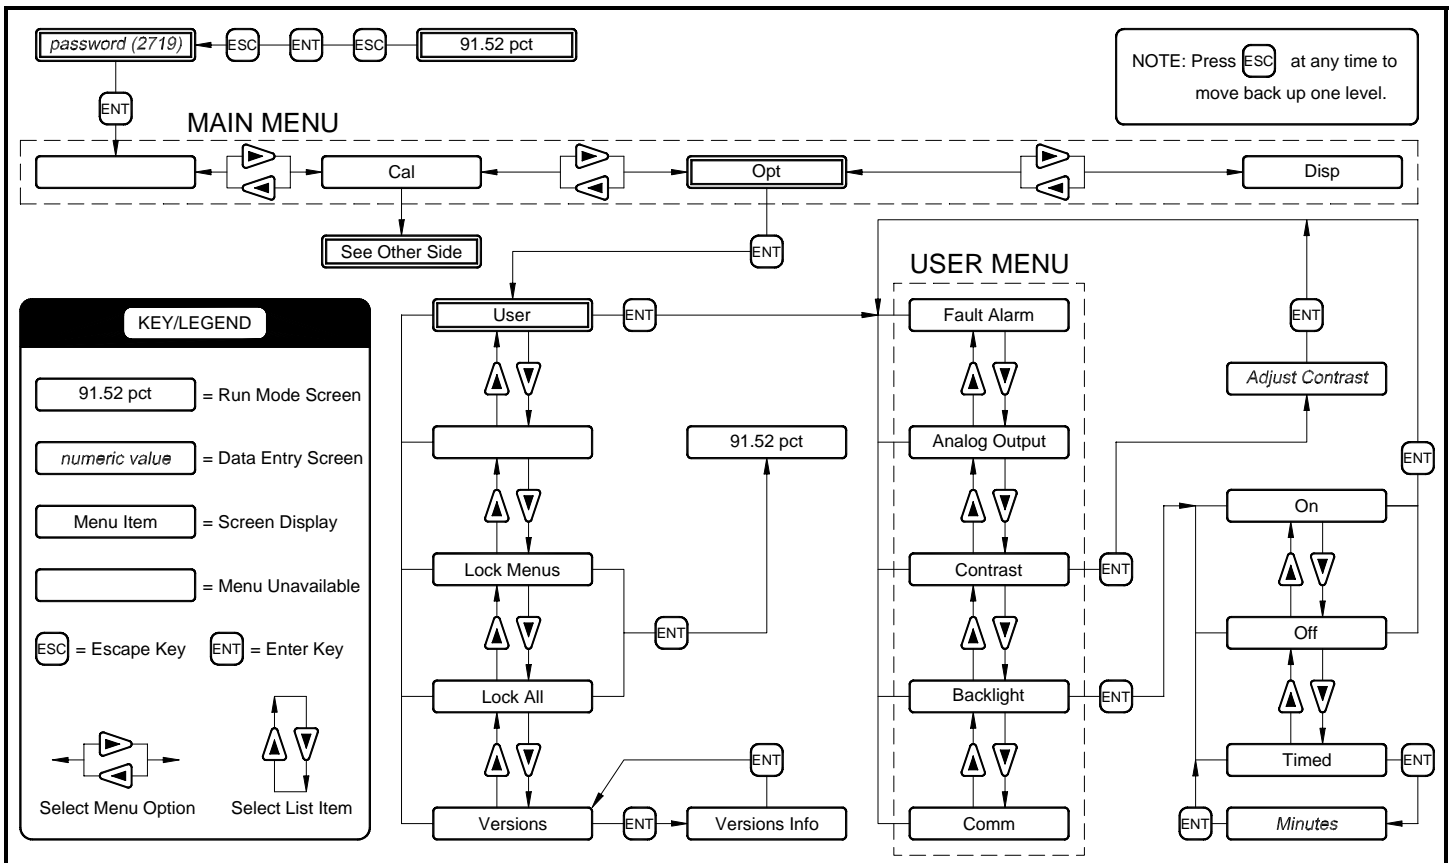

916-057C

[OVER]

July 2003

KEY/LEGEND

- 91.52 pct = Run Mode Screen
- numeric value = Data Entry Screen
- Menu Item = Screen Display
- [] = Menu Unavailable
- ESC = Escape Key ENT = Enter Key
- Select Menu Option (Left Arrow)
- Select List Item (Up/Down Arrows)

916-057C

[OVER]

July 2003